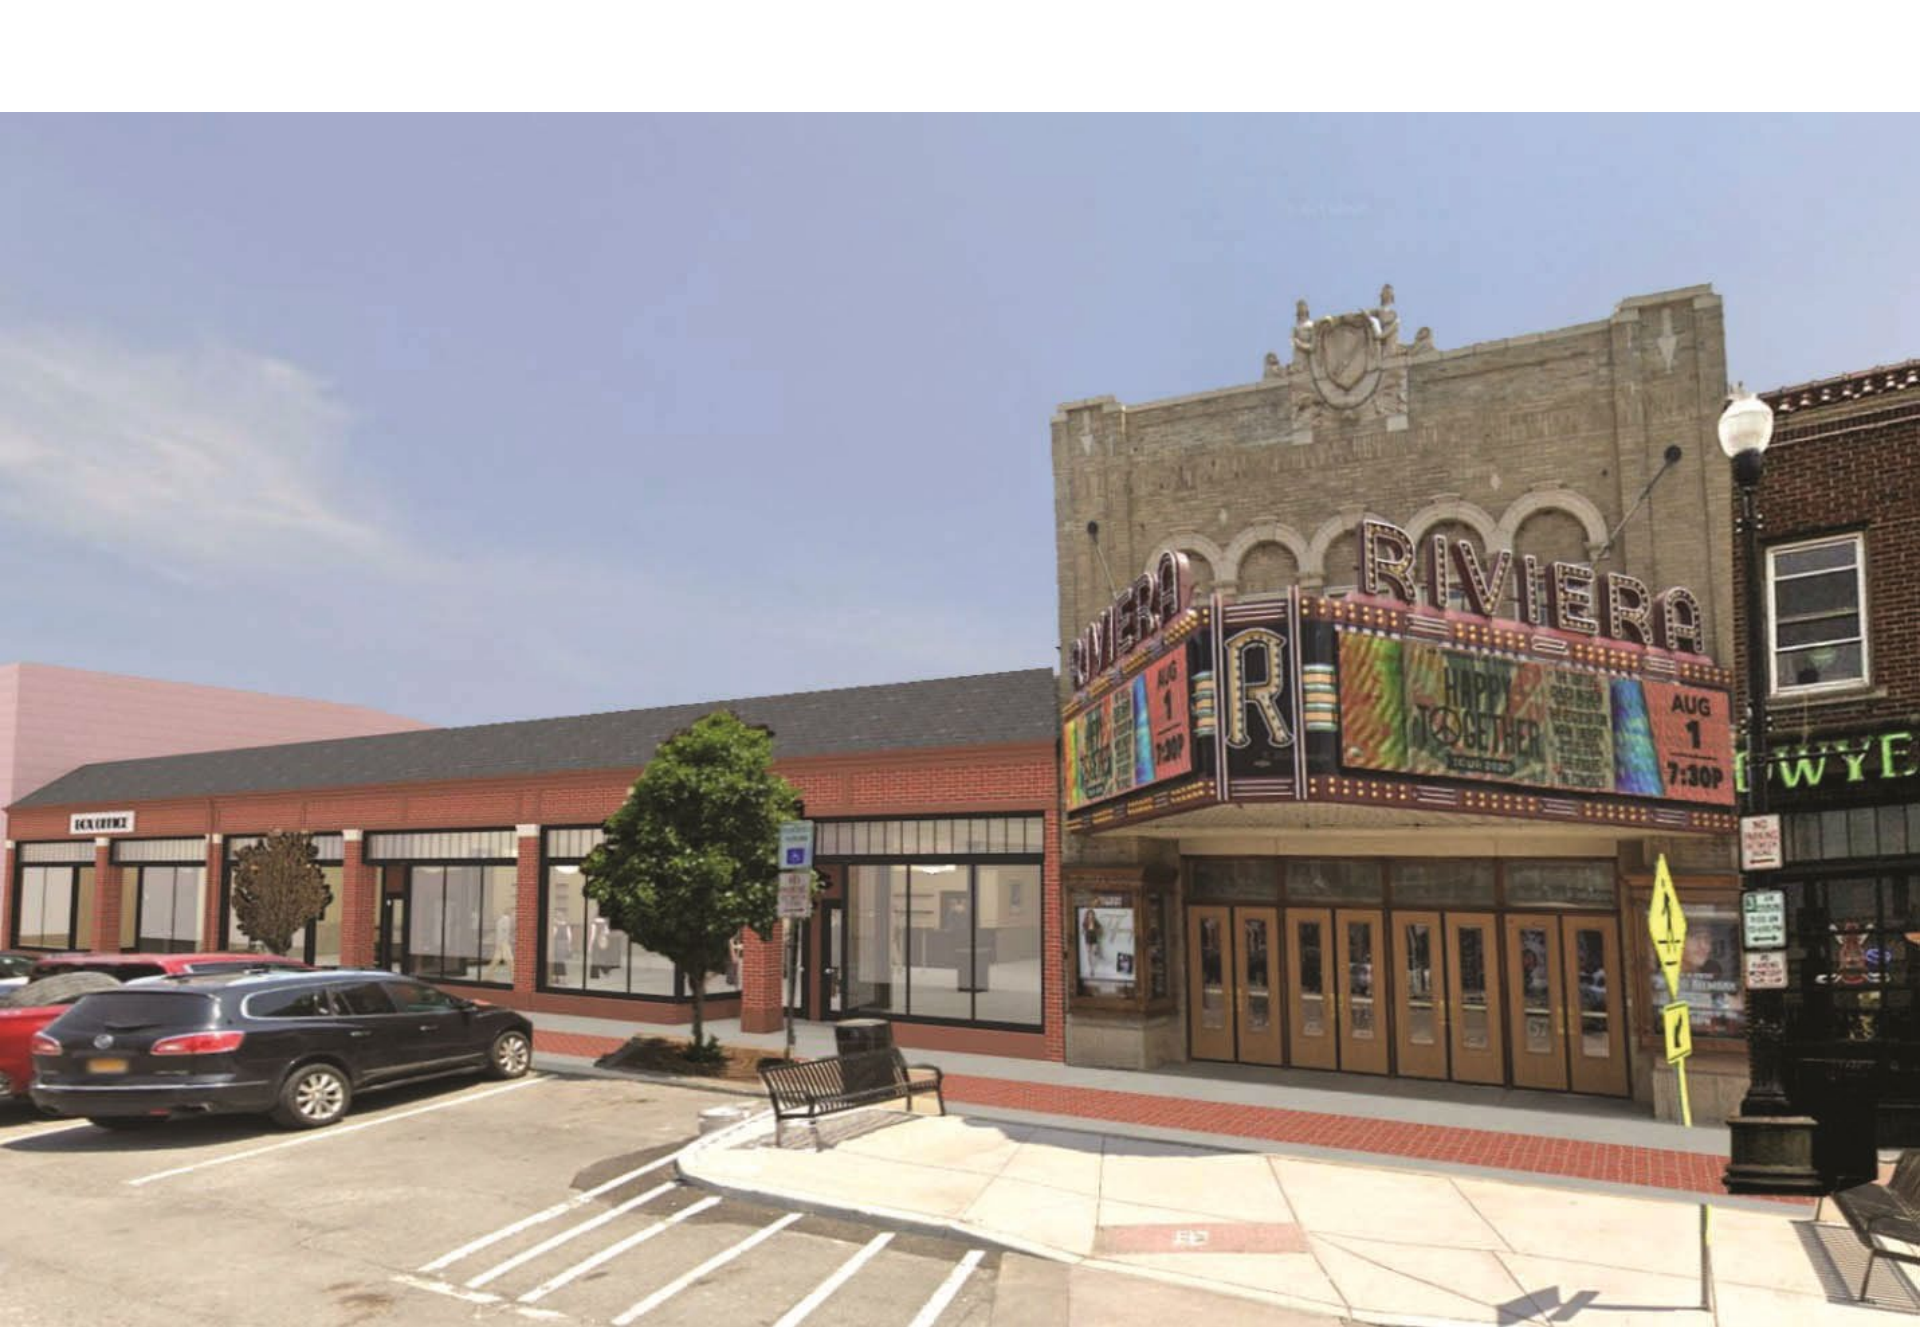

# Charles Fleishmann Park

Flagpole

Medium Height Tree - 25'

Shrub Bed

Low Height Tree - 15'

Clock

Low Fence - 42"

Benches

Future Mixed-Use  
Development

EXHIBIT

RIVIERA RIVIERA  
R  
HAPPY TOGETHER  
AUG 1 7:30P

WYE

NO PARKING

NO PARKING

FD